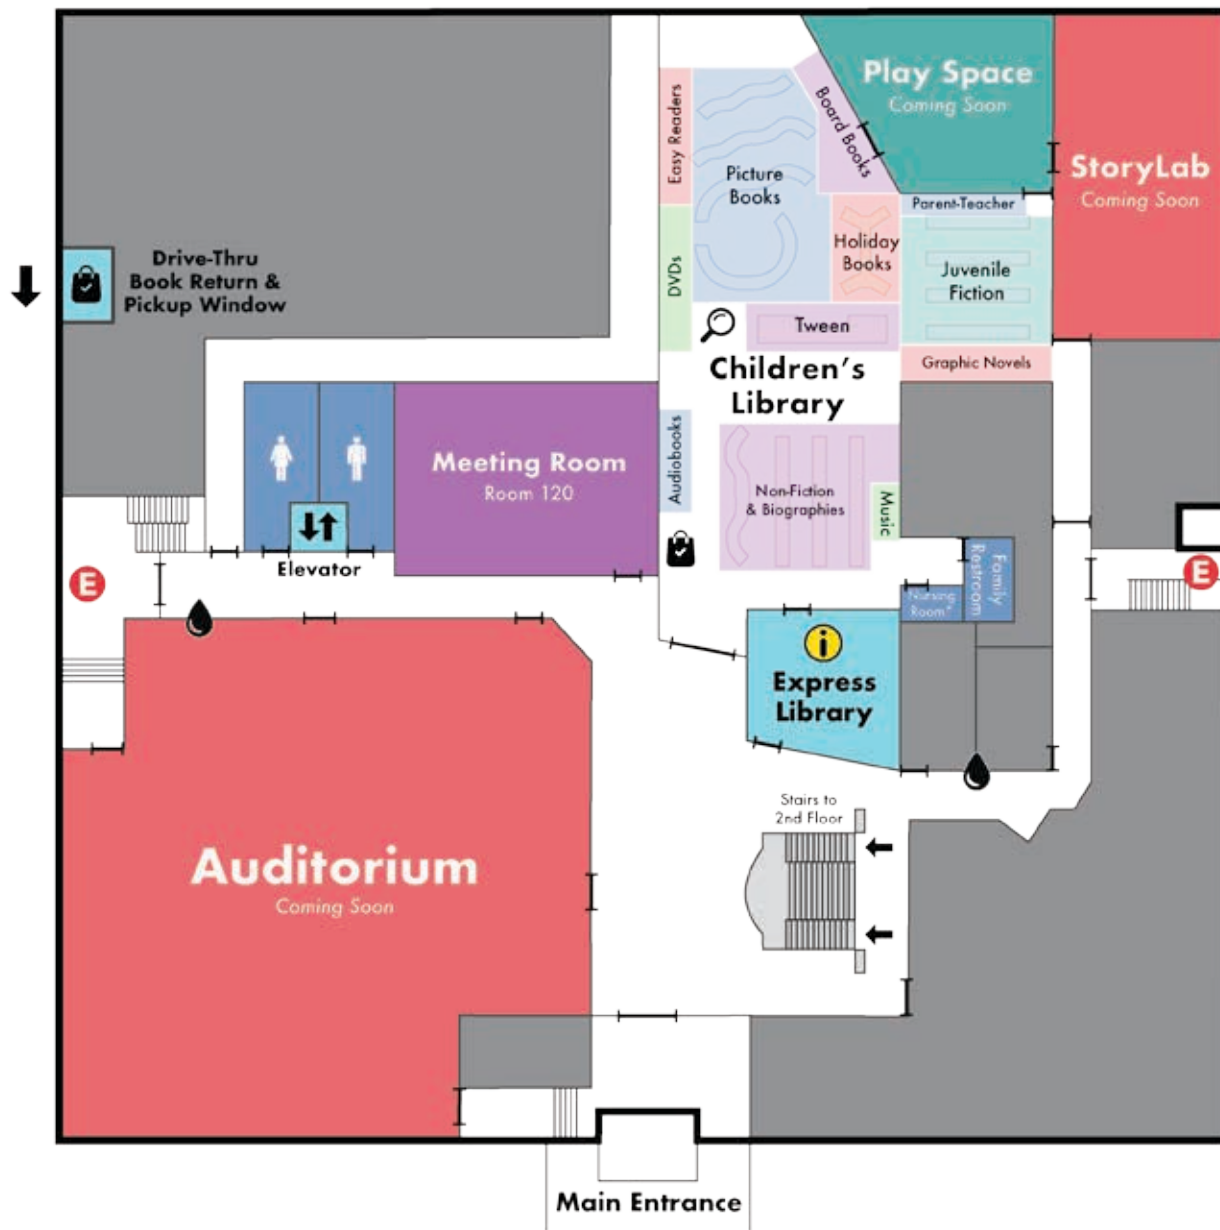

UPPER DUBLIN LIBRARY

1st FLOOR

Children's Library
Drive-Thru Window

*Coming Soon:
StoryLab, Play Space
Auditorium, Nursing Room

- Help Desk
- Checkout
- Search
- Restrooms
- Water Fountain
- Emergency Exit

MAP

520 Virginia Dr
Fort Washington, PA 19034
215-628-8744
udpl.org