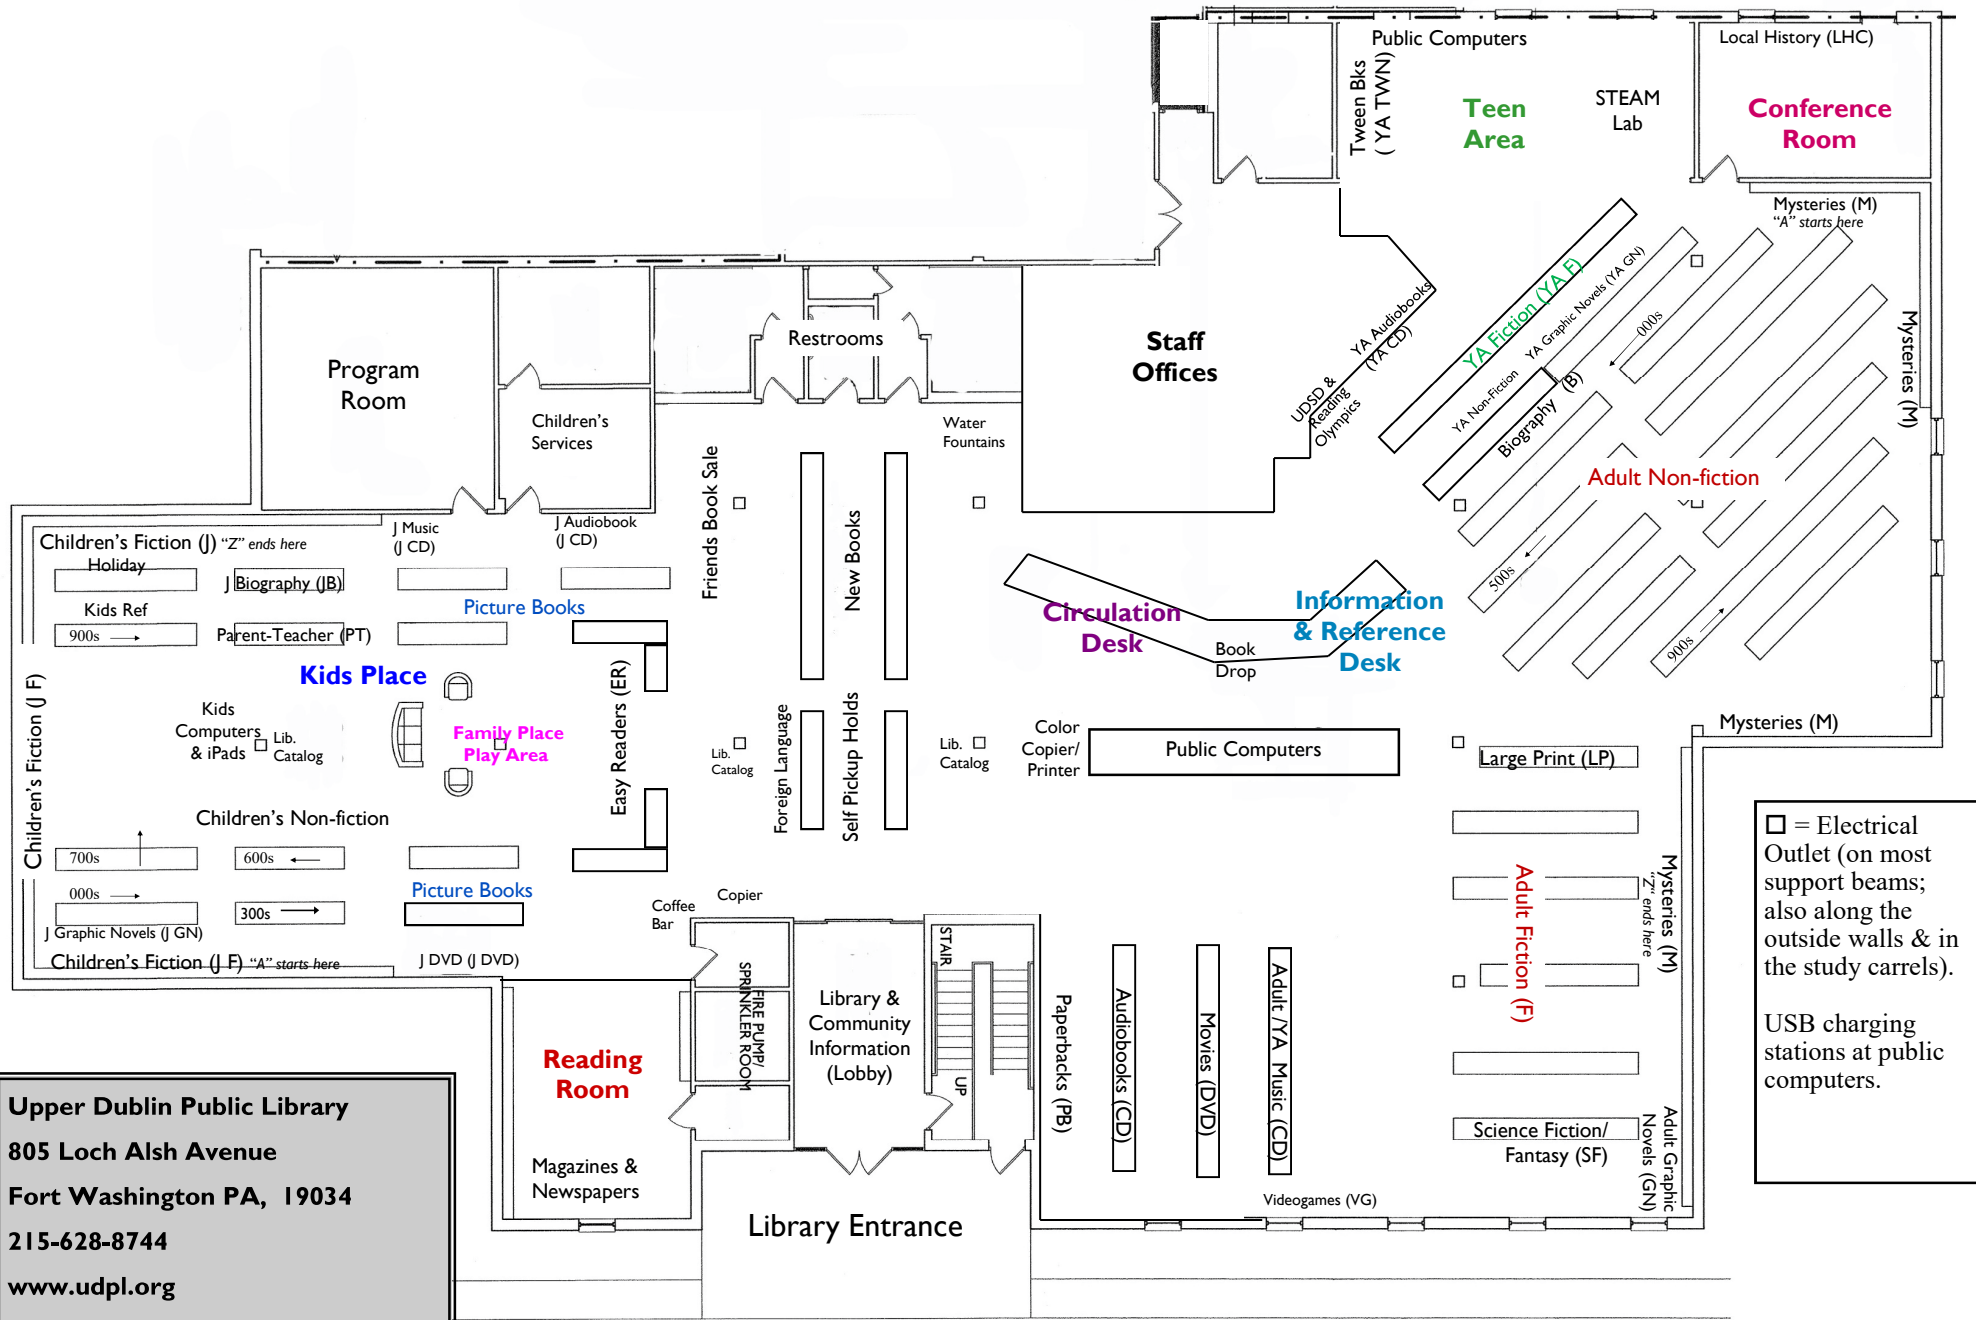

Upper Dublin Public Library Map

= Electrical Outlet (on most support beams; also along the outside walls & in the study carrels).
 USB charging stations at public computers.

Upper Dublin Public Library
 805 Loch Alsh Avenue
 Fort Washington PA, 19034
 215-628-8744
www.udpl.org
upperdublinlibrary@mclinc.org